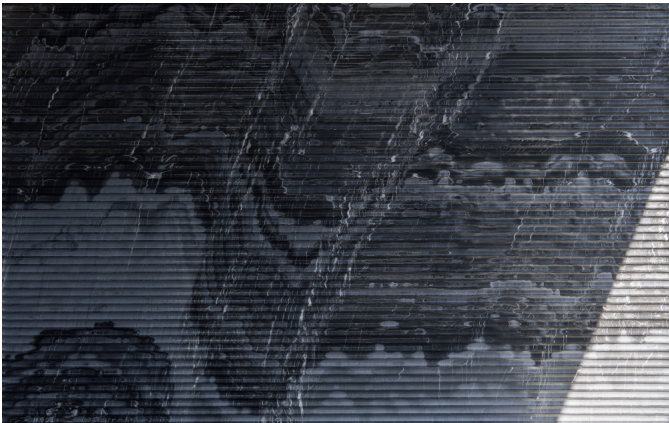

BLACK WAVE
MARBLE