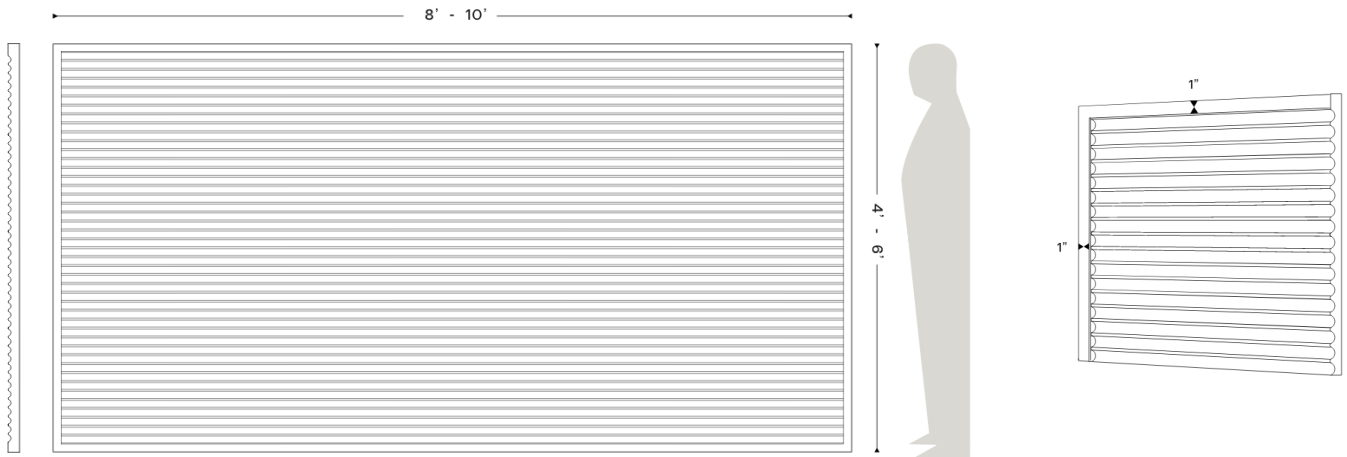

FACTSHEET

+1 (310) 341-6931

+1 (323) 538-3630

WWW. BORROWEDEARTHCOLLABORATIVE.COM

INFO@ BORROWEDEARTHCOLLABORATIVE.COM

SIZING & SCALE

PANEL SIZE

Note: The size of the panels is dependent on the size of the stone block. Get in touch to know more about the size availability. There is a 1" border around each panel for handling and shipping purposes.

GREY FANTASY MARBLE

TRAVERTINE BEIGE

SUGGESTIONS

APPLICATION

The panel is laid only in one direction as the fluidity of the lines remains uncompromised. The tile can be laid out for walls.

The panel is suitable for internal and external areas including the wet areas. The tile can be used for Interior Wall, Shower Wall, Exterior Wall, Fireplace Backsplash.