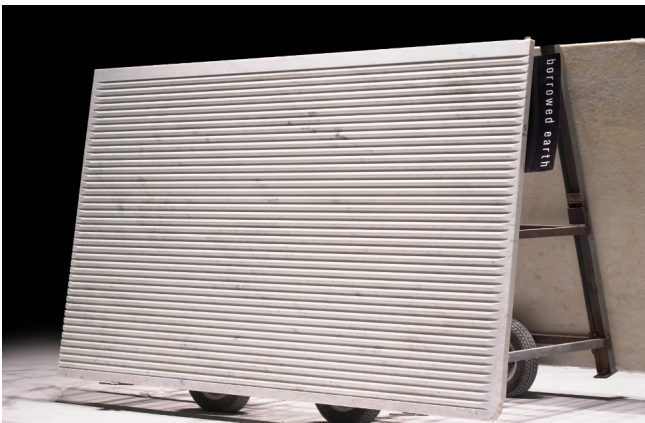

TAJ WHITE
MARBLE