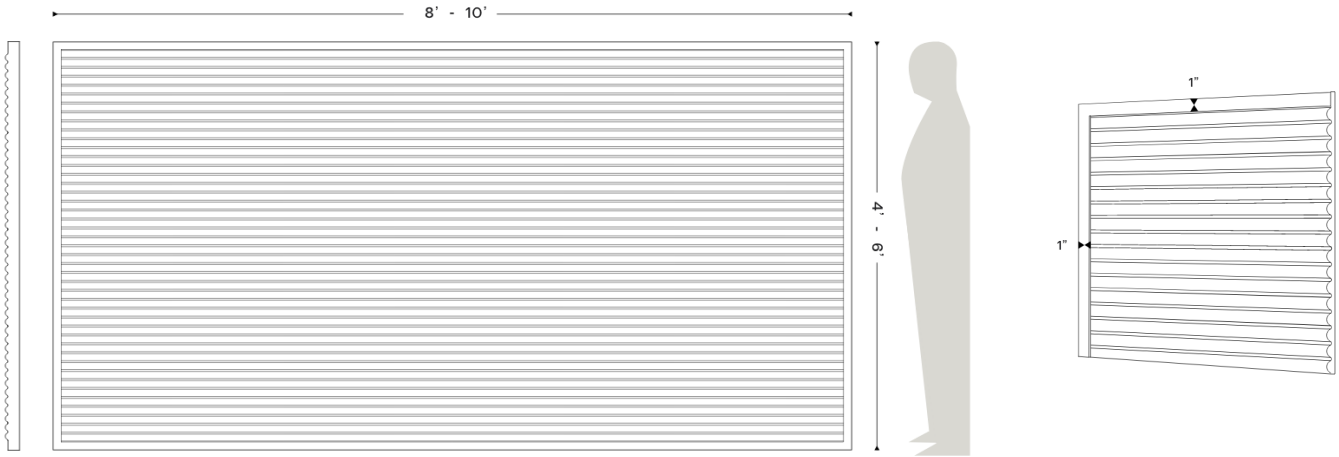

FACTSHEET

SIZING & SCALE

PANEL SIZE

Note: The size of the panels is dependent on the size of the stone block. Get in touch to know more about the size availability. There is a 1" border around each panel for handling and shipping purposes.

GREY FANTASY MARBLE

TRAVERTINE BEIGE

SUGGESTIONS

APPLICATION

The panel is laid only in one direction as the fluidity of the lines remains uncompromized. The tile can be laid out for walls.

The panel is suitable for internal and external areas including the wet areas. The tile can be used for Interior Wall, Shower Wall, Exterior Wall, Fireplace Backsplash.